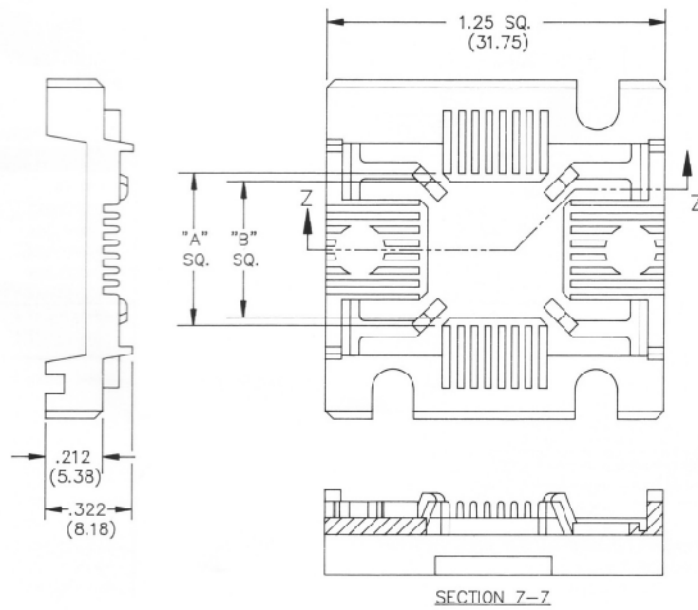

1¼" X 1¼" CARRIERS FOR QUAD PACK DEVICES

Consult factory for maximum opening limits.

Part Number	Lead Count	Lead Spacing	Device Dimensions (mm)		A	B	Notes
			Width	Length			
029-334-OXX	24	.050 (1.27)	.375 (9.53)	.375 (9.53)	.560 (14.22)	.425 (10.80)	
029-617-OXX	24	.050 (1.270)	.390 (9.90)	.390 (9.90)	.560 (14.22)	.400 (10.16)	Consult Factory
029-356-OXX	28	.050 (1.27)	.500 (12.70)	.500 (12.70)	.560 (14.22)	.500 (12.70)	
029-336-OXX	32	.040 (1.02)	.395 (10.03)	.395 (10.03)	.600 (15.24)	.410 (10.41)	Consult Factory
029-370-OXX	48	.020 (0.508)	.327 (8.306)	.327 (8.306)	.330 (8.38)	.270 (6.86)	
029-362-OXX	36	.040 (1.02)	.400 (10.16)	.400 (10.16)	.420 (10.67)	.420 (10.67)	Consult Factory
029-357-OXX	40	.040 (1.02)	.500 (12.70)	.500 (12.70)	.500 (12.70)	.380 (9.65)	Consult Factory
029-372-OXX	40	.040 (1.02)	.500 (12.70)	.500 (12.70)	.500 (12.70)	.380 (9.65)	Consult Factory
029-374-OXX	40	.040 (1.02)	.500 (12.70)	.500 (12.70)	.500 (12.70)	.475 (12.06)	
029-335-OXX	44	.040 (1.02)	.515 (13.08)	.515 (13.08)	.700 (12.70)	.530 (12.06)	Consult Factory