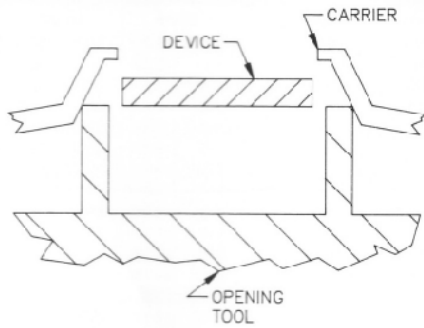

1¼" X 1¼" CARRIERS FOR QUAD PACK DEVICES

Consult factory for maximum opening limits.

Part Number	Lead Count	Lead Spacing	Device Dimensions (mm)		A	B	Notes
			Width	Length			
029-334-OXX	24	.050 (1.27)	.375 (9.53)	.375 (9.53)	.560 (14.22)	.425 (10.80)	
029-617-OXX	24	.050 (1.270)	.390 (9.90)	.390 (9.90)	.560 (14.22)	.400 (10.16)	Consult Factory
029-356-OXX	28	.050 (1.27)	.500 (12.70)	.500 (12.70)	.560 (14.22)	.500 (12.70)	
029-336-OXX	32	.040 (1.02)	.395 (10.03)	.395 (10.03)	.600 (15.24)	.410 (10.41)	Consult Factory
029-370-OXX	48	.020 (0.508)	.327 (8.306)	.327 (8.306)	.330 (8.38)	.270 (6.86)	
029-362-OXX	36	.040 (1.02)	.400 (10.16)	.400 (10.16)	.420 (10.67)	.420 (10.67)	Consult Factory
029-357-OXX	40	.040 (1.02)	.500 (12.70)	.500 (12.70)	.500 (12.70)	.380 (9.65)	Consult Factory
029-372-OXX	40	.040 (1.02)	.500 (12.70)	.500 (12.70)	.500 (12.70)	.380 (9.65)	Consult Factory
029-374-OXX	40	.040 (1.02)	.500 (12.70)	.500 (12.70)	.500 (12.70)	.475 (12.06)	
029-335-OXX	44	.040 (1.02)	.515 (13.08)	.515 (13.08)	.700 (12.70)	.530 (12.06)	Consult Factory